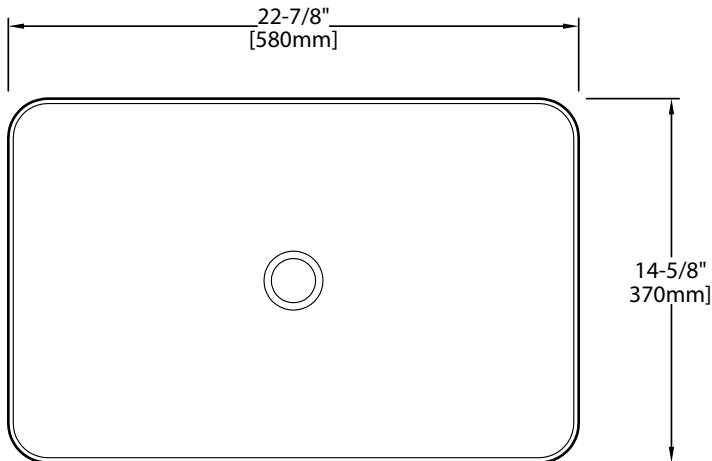

DSE-VCV00
 PORCELAIN VESSEL SINK

ADA
 Compliant

Style:

- Vitreous China Vessel
- Single Bowl
- Rectangle

Material:

- Vitreous China

Size:

- Overall: 22-7/8" x 14-5/8" x 4-3/4"