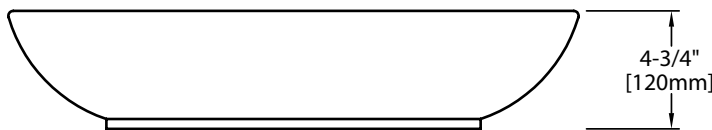

DSE-VCV00
 PORCELAIN VESSEL SINK

ADA
 Compliant

Style:

- Vitreous China Vessel
- Single Bowl
- Rectangle

Material:

- Vitreous China

Size:

- Overall: 22-7/8" x 14-5/8" x 4-3/4"